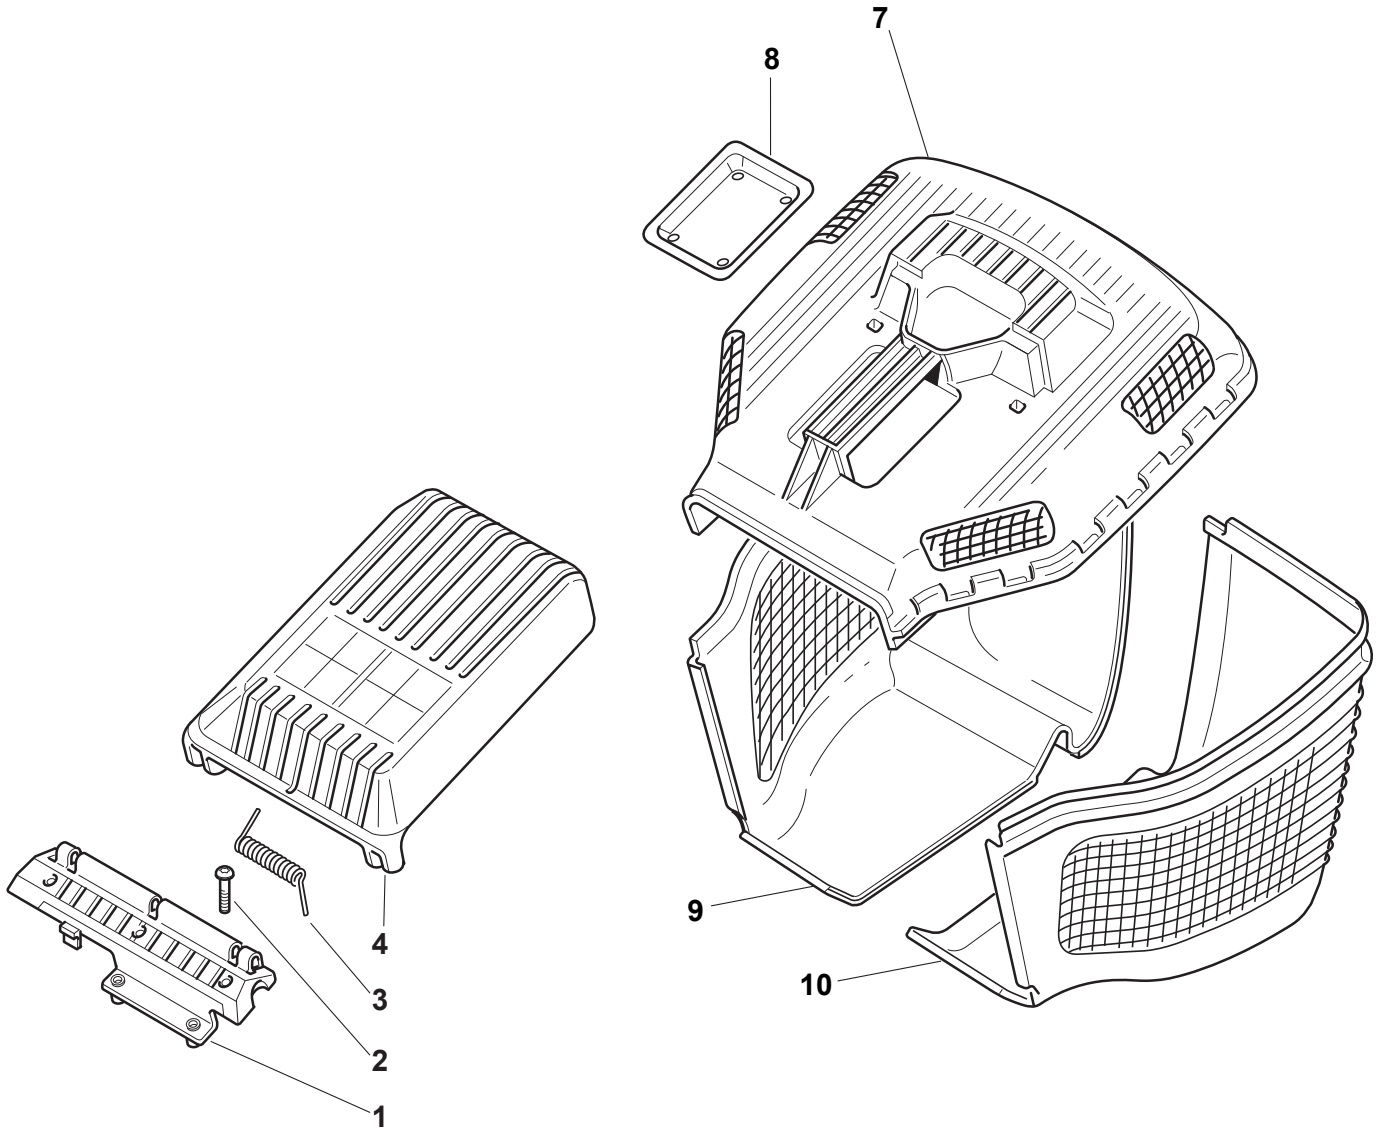

Fig.	Quantity	Part No	Description	Notes
1	1	322785157/0	Stone-Guard Support	Yellow
1	1	322785179/0	Stone-Guard Support	Black
2	3	112735664/0	Screw	
3	1	122450430/0	Spring	
4	1	322600068/2	Stone-Guard	Black
4	1	322600069/2	Stone Guard, Yellow	Yellow
7	1	322486359/0	Grass-Box, Upper Part	
8	1	322486098/0	Plate	
11	2	112521460/0	Washer	
12	2	112728300/0	Screw	
13	1	122608528/0	Stiffening Lower	
14	1	181002235/0	Box, Fabric	