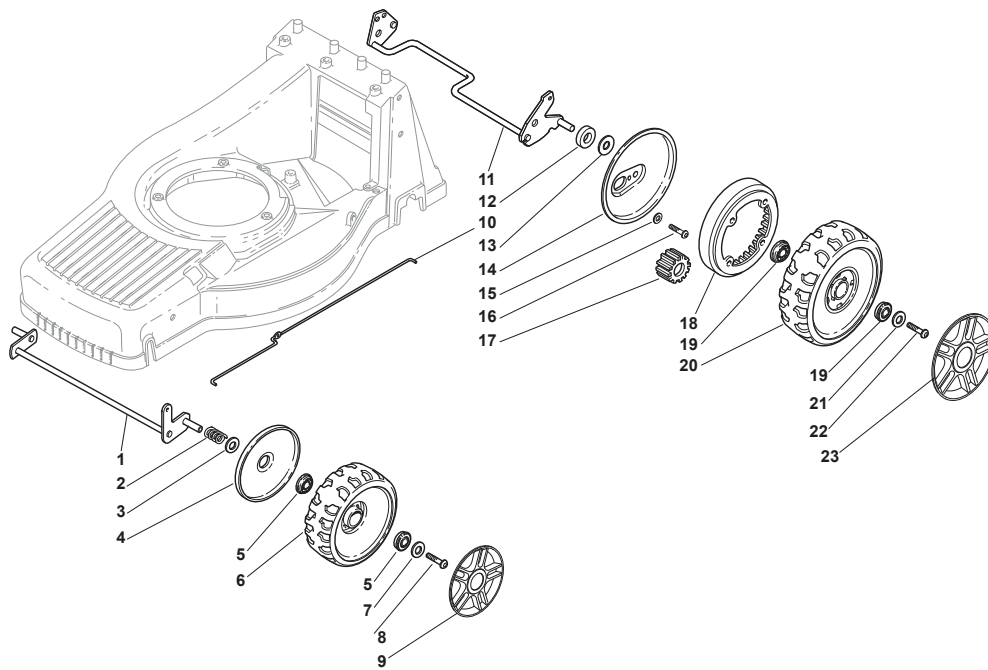

Fig.	Quantity	Part No	Description	Notes
1	1	381002843/0	Front Wheel Axle	
2	2	122430215/0	Spring	
3	2	112521370/0	Washer	
4	2	322600095/0	Protection, Wheel	
5	4	122122200/0	Bearing	
6	2	322686091/1	Wheel	
7	2	112521460/0	Washer	
8	2	112735662/0	Screw	
9	2	322110491/0	Hub Cap Grey	Grey
10	1	122033321/0	Rod, Height Adjustment	
11	1	381002841/0	Rear Wheel Axle	
12	2	122170815/0	Spacer	
13	2	122675100/0	Washer	
14	2	322600121/0	Protection, Wheel	
15	2	112521460/0	Washer	
16	2	112735662/1	Screw	
17	2	122570125/0	Pinion	
18	2	322120109/0	Wheels Crown	
19	4	122122200/0	Bearing	
20	2	322686093/0	Wheel	
21	2	112521460/0	Washer	
22	2	112735662/1	Screw	
23	2	322110492/0	Hub Cap Grey	Grey

Fig.	Quantity	Part No	Description	Notes
1	1	381002845/0	Front Wheel Axle	
2	2	122430210/0	Bearing	
3	2	112521370/0	Washer	
4	4	122122200/0	Bearing	
5	2	381007351/0	Wheel	
6	2	112521460/0	Washer	
7	2	112735662/1	Screw	
8	2	322110491/0	Hub Cap Grey	Grey
9	1	122033322/0	Rod, Height Adjustment	
10	1	381002823/0	Rear Wheel Axle	
11	2	122430215/0	Spring	
12	2	322600121/0	Protection, Wheel	
13	2	112521460/0	Washer	
14	2	112735662/1	Screw	
15	2	122570125/0	Pinion	
17	2	381007361/0	Wheel	Ø 190
17	2	381007362/0	Wheel	Ø 215
18	4	122122201/0	Bearing	
19	2	112521460/0	Washer	
20	2	112735662/1	Screw	
21	2	381004363/0	Hub Cap Grey	Grey

Fig.	Quantity	Part No	Description	Notes
1	1	381002821/0	Front Wheel Axle	
2	2	122430210/0	Bearing	
3	2	381007363/0	Wheel	
4	2	322160522/0	Dust Cover	
5	4	119216039/0	Bearing	
6	2	112521460/0	Washer	
7	2	112735592/0	Screw	
8	2	322110379/0	Hub Cap Black	
9	1	122033322/0	Rod, Height Adjustment	
10	1	381002823/0	Rear Wheel Axle	
11	2	122170810/0	Spacer	
12	2	122430215/0	Spring	
13	2	322600127/0	Protection, Wheel	
14	2	122570126/0	Pinion	
15	2	381007367/0	Wheel	Ø 205
15	2	381007368/0	Wheel	Ø 215
16	8	112728210/0	Screw	
17	2	322120108/0	Wheels Crown	
18	4	119216038/0	Bearing	
19	2	122671655/0	Washer	
20	2	112735592/0	Screw	
21	2	322110380/0	Hub Cap Black	