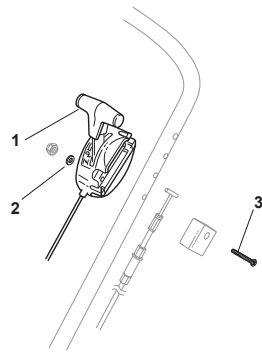

Fig.	Quantity	Part No	Description	Notes
1	1	381006618/1	Handle, Upper Part	Black
1	1	381006632/1	Handle, Upper Part	Yellow
1	1	381006866/0	Handle, Upper Part	Grey
2	1	381003320/1	Lever, Engine Brake	
3	1	181000692/0	Cable, Thread Engine Brake	B&S 625 Series
3	1	181000777/0	Cable, Thread Engine Brake	B&S 700 Series
3	1	181000686/0	Cable, Thread Engine Brake	B&S 450/500 Series
3	1	181000692/0	Cable, Thread Engine Brake	B&S 675 Series/Honda Engine
3	1	181030061/0	Cable, Thread Engine Brake	Honda Engine / B&S 850
3	1	181000688/0	Cable, Thread Engine Brake	GGP Engine
4	1	381000697/0	Cable Rear Drive	
5	1	381003297/1	Driving Lever	
6	1	112727783/0	Screw	
7	1	322551640/0	Plate	
8	1	112154510/0	Nut	

Fig.	Quantity	Part No	Description	Notes
1	1	112291000/0	Nut	
2	1	112581500/0	Grower	
3	1	122171005/0	Spacer	
4	1	112521360/0	Washer	
5	1	112508100/0	Cup Spring	
6	1	381007279/1	Throttle Lever	GGP/Honda/Tecumseh/B&S 625-675-675Es-700-750 Series
7	1	481007080/0	Throttle Cable	
8	1	112815000/0	Screw	
9	1	114356702/0	Throttle Label	for GGP Engines
9	1	114356905/0	Label	for B&S 700-750 Series
9	1	114356702/0	Throttle Label	for HONDA Engines

Fig.	Quantity	Part No	Description	Notes
1	1	181007126/0	Throttle Cable	for Honda Engine
1	1	181007127/1	Throttle Cable	for B&S Engine CAPRO
1	1	181007128/0	Throttle Cable	for GGP and B&S Engine DELUXE
2	1	112523040/0	Washer	
3	1	112727787/0	Screw	