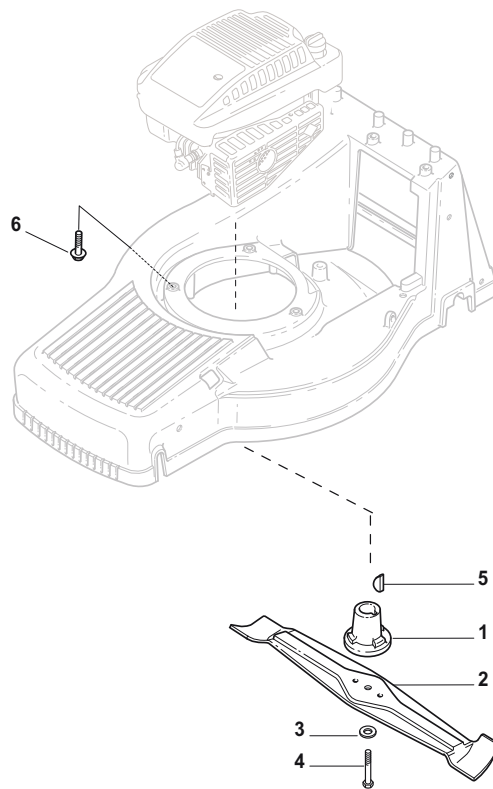

Fig.	Quantity	Part No	Description	Notes
1	1	381002845/0	Front Wheel Axle	
2	2	122430210/0	Bearing	
3	2	112521370/0	Washer	
4	4	122122200/0	Bearing	
5	2	381007351/0	Wheel	
6	2	112521460/0	Washer	
7	2	112735662/1	Screw	
8	2	322110491/0	Hub Cap Grey	Grey
9	1	122033322/0	Rod, Height Adjustment	
10	1	381002823/0	Rear Wheel Axle	
11	2	122430215/0	Spring	
12	2	322600121/0	Protection, Wheel	
13	2	112521460/0	Washer	
14	2	112735662/1	Screw	
15	2	122570125/0	Pinion	
17	2	381007361/0	Wheel	Ø 190
17	2	381007362/0	Wheel	Ø 215
18	4	122122201/0	Bearing	
19	2	112521460/0	Washer	
20	2	112735662/1	Screw	
21	2	381004363/0	Hub Cap Grey	Grey

Fig.	Quantity	Part No	Description	Notes
1	1	381002821/0	Front Wheel Axle	
2	2	122430210/0	Bearing	
3	2	381007363/0	Wheel	
4	2	322160522/0	Dust Cover	
5	4	119216039/0	Bearing	
6	2	112521460/0	Washer	
7	2	112735592/0	Screw	
8	2	322110379/0	Hub Cap Black	
9	1	122033322/0	Rod, Height Adjustment	
10	1	381002823/0	Rear Wheel Axle	
11	2	122170810/0	Spacer	
12	2	122430215/0	Spring	
13	2	322600127/0	Protection, Wheel	
14	2	122570126/0	Pinion	
15	2	381007367/0	Wheel	Ø 205
15	2	381007368/0	Wheel	Ø 215
16	8	112728210/0	Screw	
17	2	322120108/0	Wheels Crown	
18	4	119216038/0	Bearing	
19	2	122671655/0	Washer	
20	2	112735592/0	Screw	
21	2	322110380/0	Hub Cap Black	

Fig.	Quantity	Part No	Description	Notes
1	1	381002821/0	Front Wheel Axle	
2	2	122430210/0	Bearing	
3	2	381007364/0	Alluminium Wheel	
4	2	322160522/0	Dust Cover	
5	4	119216039/0	Bearing	
6	2	112521460/0	Washer	
7	2	112735592/0	Screw	
8	2	322110379/0	Hub Cap Black	
9	1	122033322/0	Rod, Height Adjustment	
10	1	381002823/0	Rear Wheel Axle	
11	2	122170810/0	Spacer	
12	2	122430215/0	Spring	
13	2	322600127/0	Protection, Wheel	
14	2	122570126/0	Pinion	
15	2	381007367/0	Wheel	Ø 205
15	2	381007368/0	Wheel	Ø 215
16	8	112728210/0	Screw	
17	2	322120108/0	Wheels Crown	
18	4	119216038/0	Bearing	
19	2	122671655/0	Washer	
20	2	112735592/0	Screw	
21	2	322110380/0	Hub Cap Black	