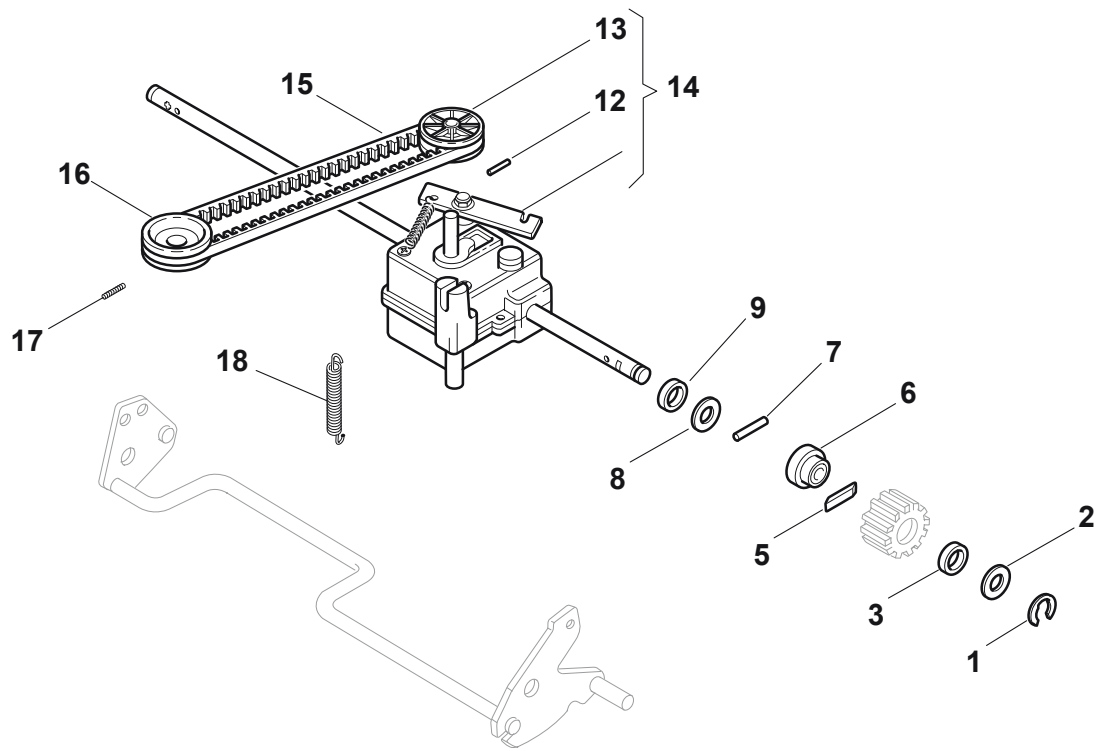

Fig.	Quantity	Part No	Description	Notes
1	1	181007126/0	Throttle Cable	for Honda Engine
1	1	181007127/1	Throttle Cable	for B&S Engine CAPRO
1	1	181007128/0	Throttle Cable	for GGP and B&S Engine DELUXE
2	1	112523040/0	Washer	
3	1	112727787/0	Screw	

Fig.	Quantity	Part No	Description	Notes
1	1	381002843/0	Front Wheel Axle	
2	2	122430215/0	Spring	
3	2	112521370/0	Washer	
4	2	322600095/0	Protection, Wheel	
5	4	122122200/0	Bearing	
6	2	322686091/1	Wheel	
7	2	112521460/0	Washer	
8	2	112735662/0	Screw	
9	2	322110491/0	Hub Cap Grey	Grey
10	1	122033321/0	Rod, Height Adjustment	
11	1	381002841/0	Rear Wheel Axle	
12	2	122170815/0	Spacer	
13	2	122675100/0	Washer	
14	2	322600121/0	Protection, Wheel	
15	2	112521460/0	Washer	
16	2	112735662/1	Screw	
17	2	122570125/0	Pinion	
18	2	322120109/0	Wheels Crown	
19	4	122122200/0	Bearing	
20	2	322686093/0	Wheel	
21	2	112521460/0	Washer	
22	2	112735662/1	Screw	
23	2	322110492/0	Hub Cap Grey	Grey

Fig.	Quantity	Part No	Description	Notes
1	1	381002845/0	Front Wheel Axle	
2	2	122430210/0	Bearing	
3	2	112521370/0	Washer	
4	4	122122200/0	Bearing	
5	2	381007351/0	Wheel	
6	2	112521460/0	Washer	
7	2	112735662/1	Screw	
8	2	322110491/0	Hub Cap Grey	Grey
9	1	122033322/0	Rod, Height Adjustment	
10	1	381002823/0	Rear Wheel Axle	
11	2	122430215/0	Spring	
12	2	322600121/0	Protection, Wheel	
13	2	112521460/0	Washer	
14	2	112735662/1	Screw	
15	2	122570125/0	Pinion	
17	2	381007361/0	Wheel	Ø 190
17	2	381007362/0	Wheel	Ø 215
18	4	122122201/0	Bearing	
19	2	112521460/0	Washer	
20	2	112735662/1	Screw	
21	2	381004363/0	Hub Cap Grey	Grey